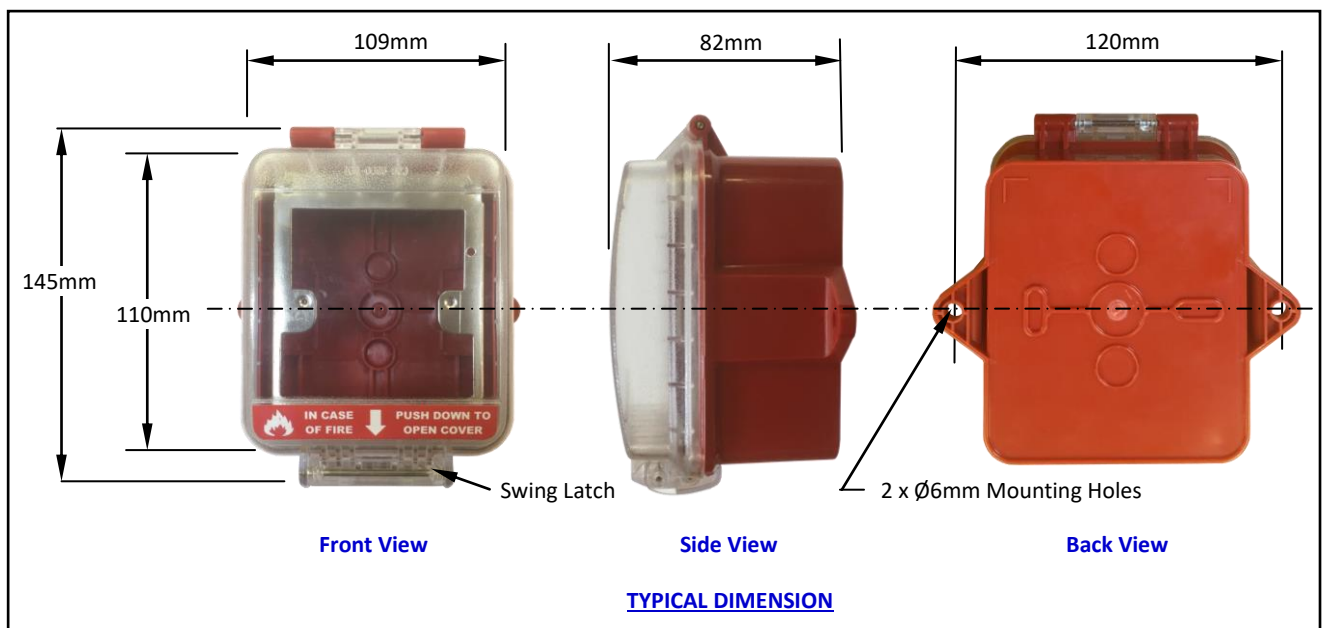

The Weatherproof Housing is designed to be used with Manual Call Point for outdoor installation against rain and dusty environment. Constructed with high-impact plastics, the product also protect the Manual Call Point from any external physical impact and vandalism, which effectively prevents false alarm.

Mounting within the Housing is designed to fit EN Standard Manual Call Point

Technical Specifications	
Maximum opening Angle	145°
Weight	Approximately 265 gram
Carton Box Dimension	146mm x 140mm x 90mm Height
Operating Temperature	-10 to 60°C
IP Rating	IP66
Colour	Red Body with Transparent Hinge Cover