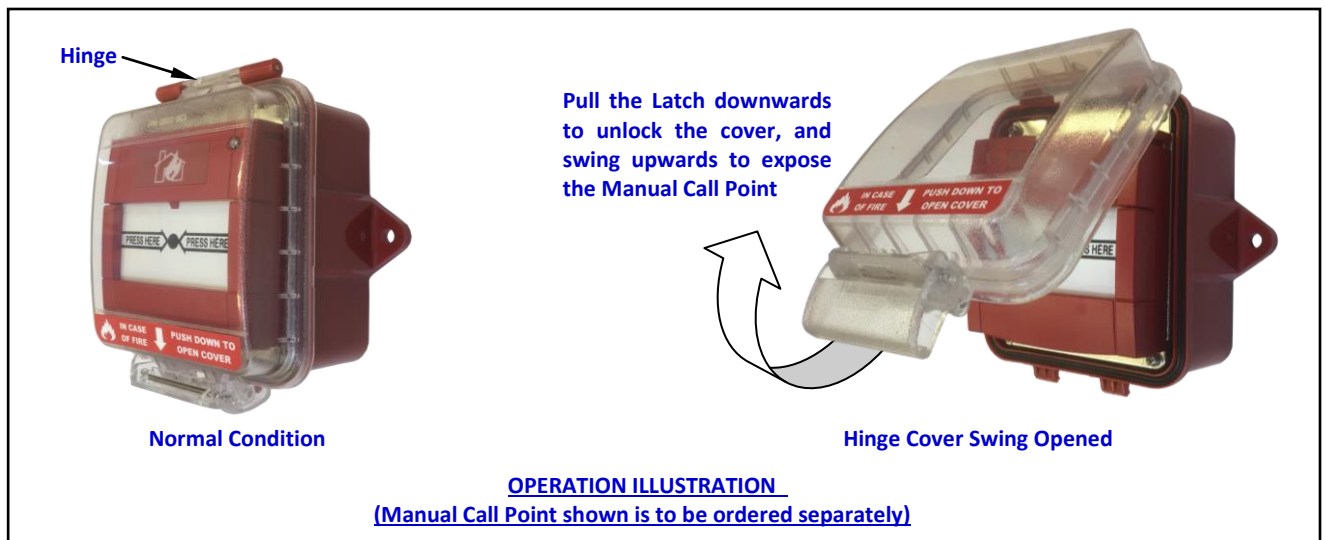

The Weatherproof Housing is designed to be used with Manual Call Point for outdoor installation against rain and dusty environment. Constructed with high-impact plastics, the product also protect the Manual Call Point from any external physical impact and vandalism, which effectively prevents false alarm.

Mounting within the Housing is designed to fit EN Standard Manual Call Point

Technical Specifications	
Maximum opening Angle	145°
Weight	Approximately 265 gram
Carton Box Dimension	146mm x 140mm x 90mm Height
Operating Temperature	-10 to 60°C
IP Rating	IP66
Colour	Red Body with Transparent Hinge Cover